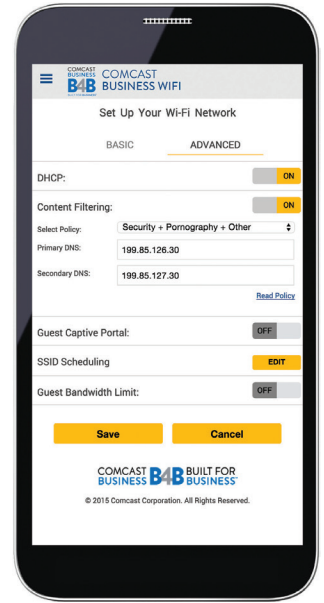

SPLASH PAGE

Reinforce your brand each time someone accesses your WiFi by customizing the landing page, promoting real-time offers, and integrating with your social network pages.

PRIVATE WIFI

Easily set up password-protected WiFi for your employees and create your own network name and security levels.

GUEST WIFI

A separate, secure network for customers and guests can be easily configured with your business name and other customizable features.

CONTENT FILTERING

Control access to specific content to restrict unwanted traffic like file transfers, illicit sites and malware.