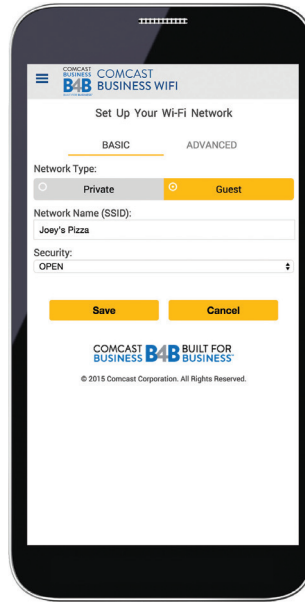

SPLASH PAGE

Reinforce your brand each time someone accesses your WiFi by customizing the landing page, promoting real-time offers, and integrating with your social network pages.

PRIVATE WIFI

Easily set up password-protected WiFi for your employees and create your own network name and security levels.