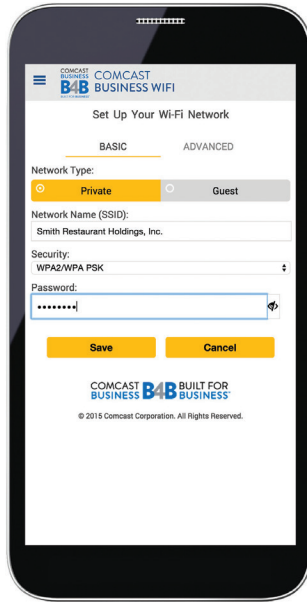

SPLASH PAGE

Reinforce your brand each time someone accesses your WiFi by customizing the landing page, promoting real-time offers, and integrating with your social network pages.

PRIVATE WIFI

Easily set up password-protected WiFi for your employees and create your own network name and security levels.